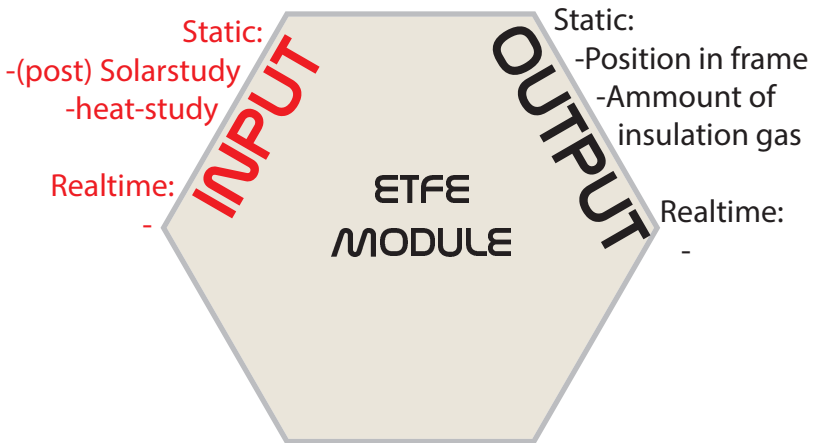

INTERIOR-RELATED MODULES

FUNCTIONS :

Workspace/Conference space
Underground Hotel
Capsule Hotel
Meetingspace
Bistro
Cultivation

PRECONDITIONS AND DATA:

-Amount of natural light needed
-Amount of users, CO2 emission
-Amount of heat-trapping

STATIC TYPES:

CLIMATE-RELATED MODULES

STATIC TYPES:

DYNAMIC TYPE: